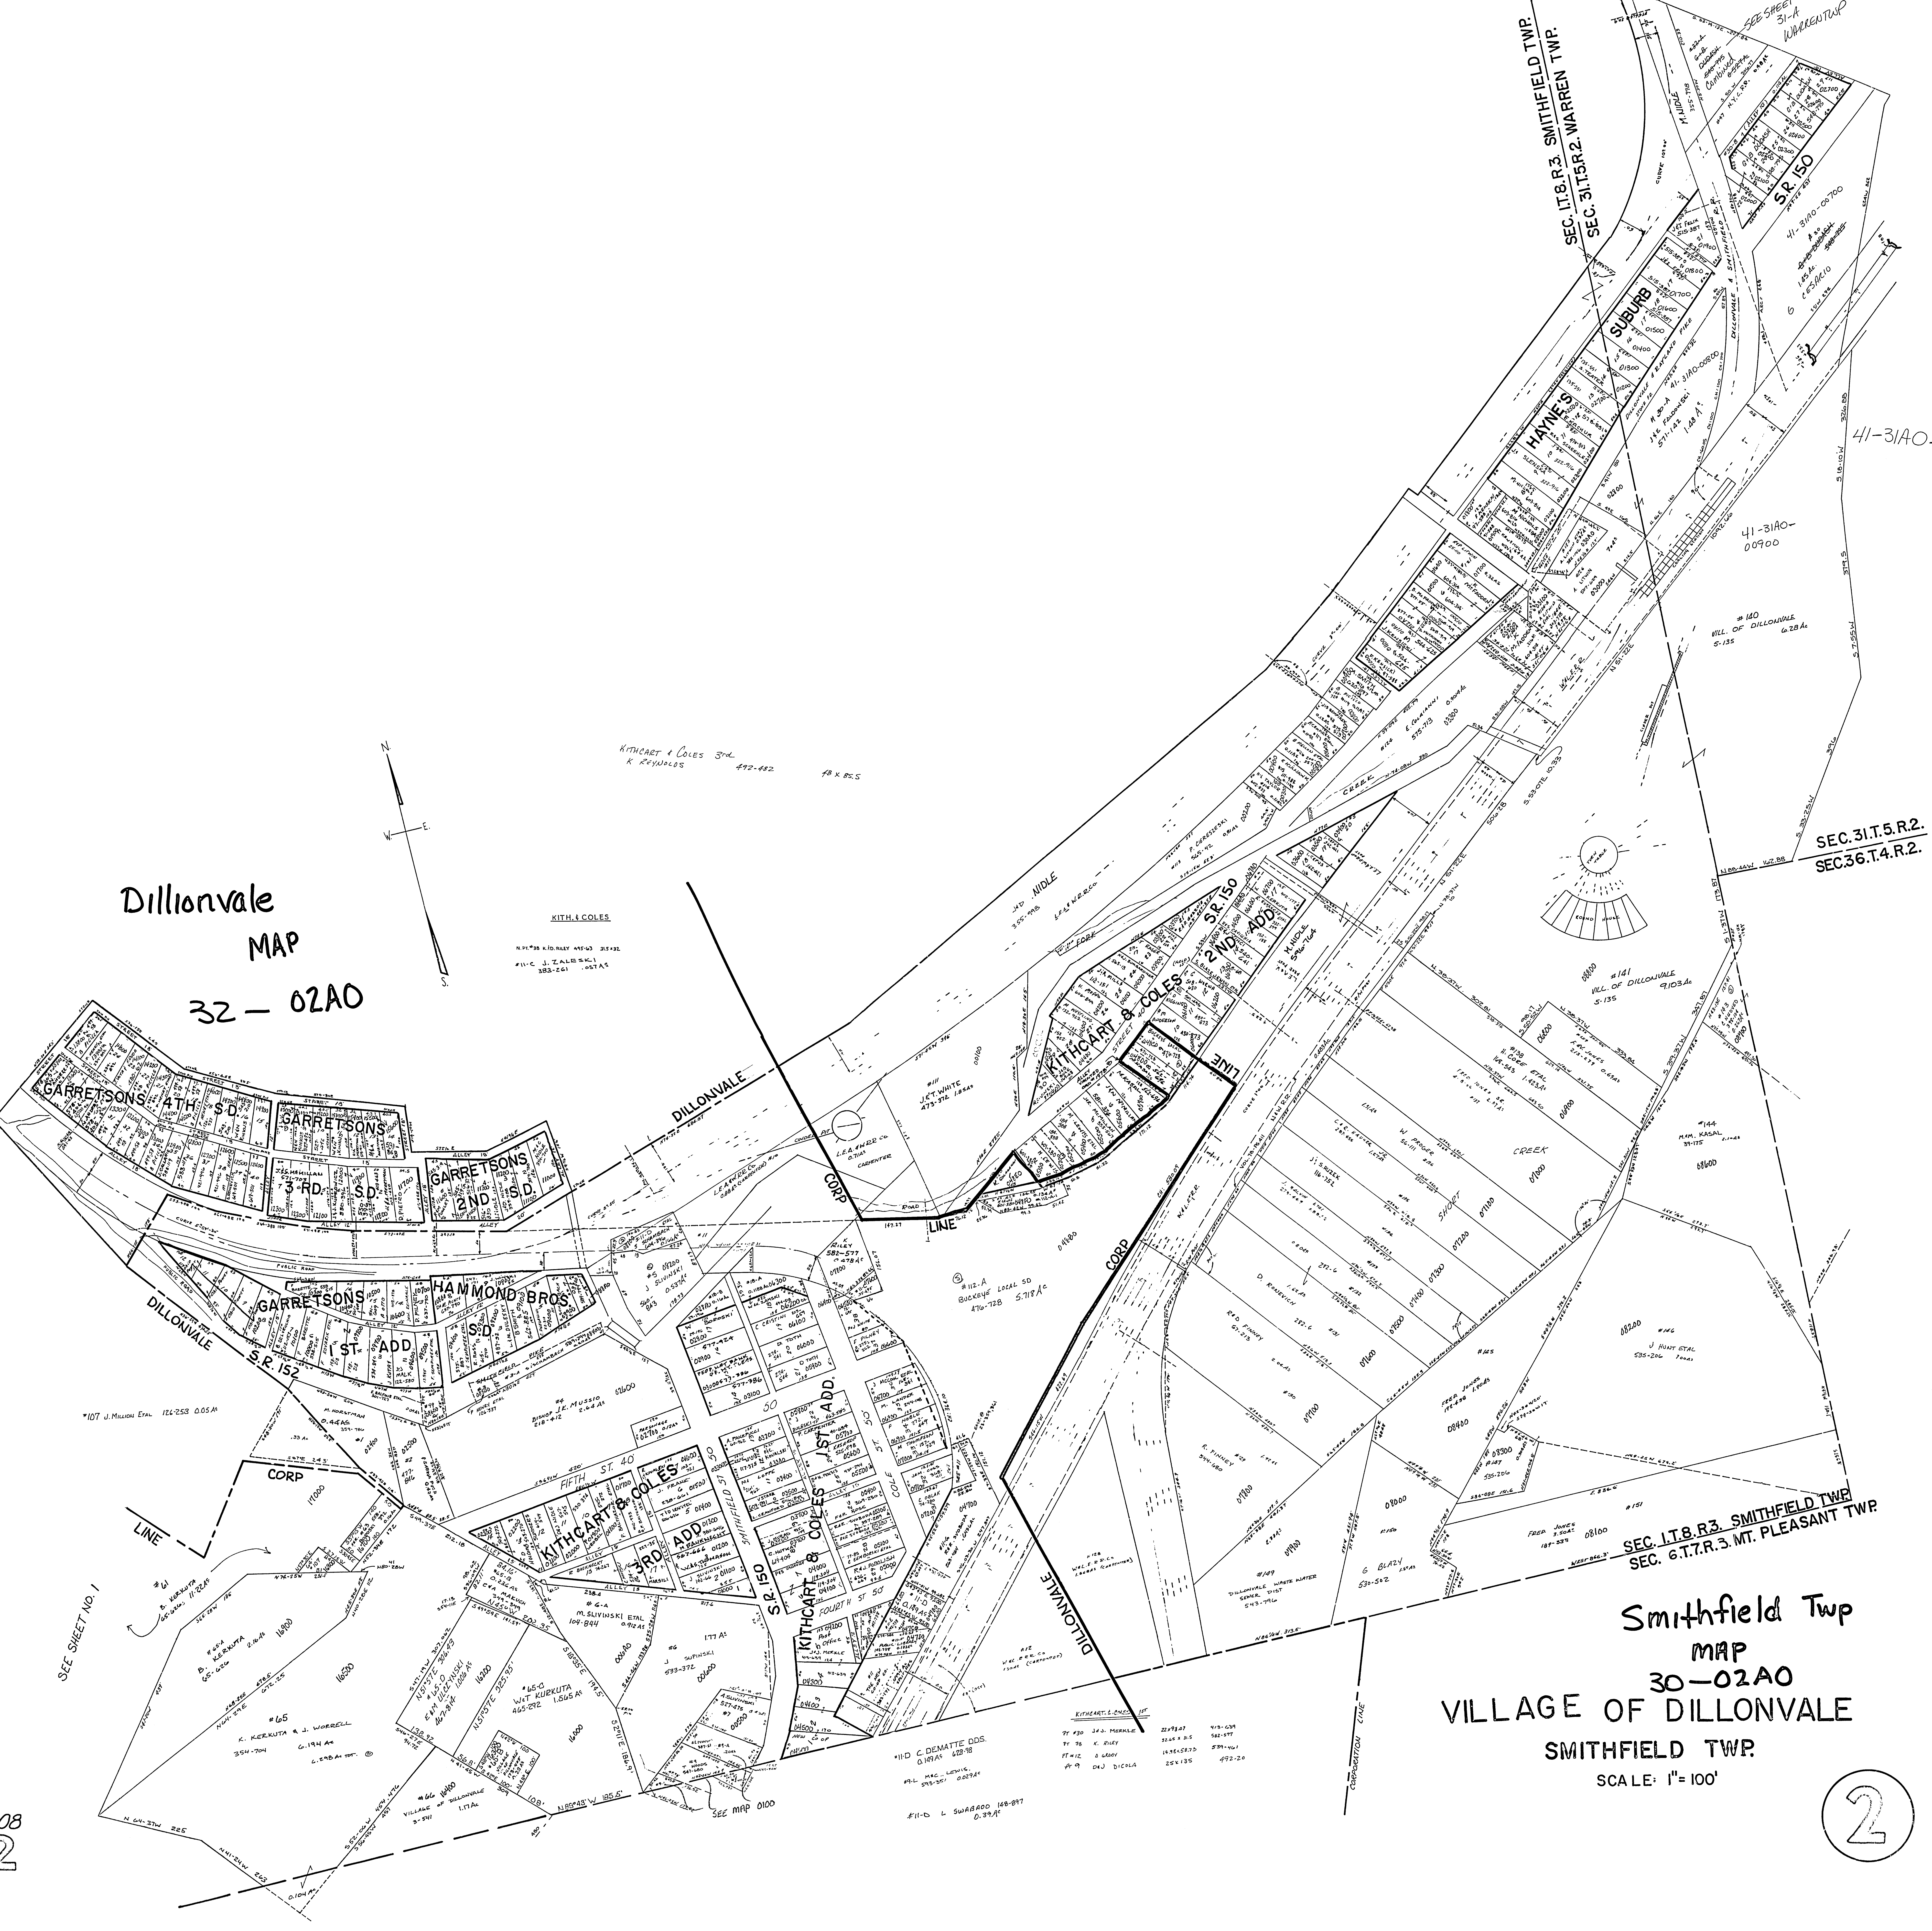

Dillonvale
MAP
32 - 02A0

Smithfield Twp
MAP
30-02A0
VILLAGE OF DILLONVALE
SMITHFIELD TWP.
SCALE: 1" = 100'

SEE SHEET NO. 1